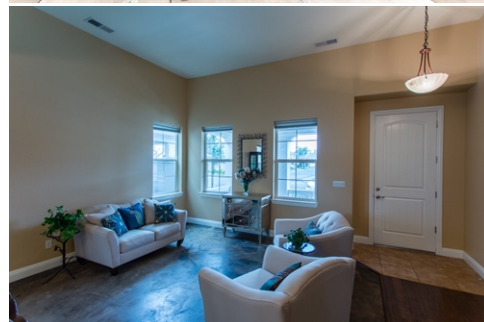

Spectacular

3113 Rochdale, Modesto, CA 95355

WEB: 3113Rochdale.com

- » Beds: 3 | Baths: 2 Full, 1 Half
- » MLS #: 19080557
- » Single Family | 2,290 ft² | Lot: 5,749 ft²
- » Title Roof
- » 3 Car tandem garage
- » shows like a model
- » meticulously maintained
- » large pool sized lot

QR Code